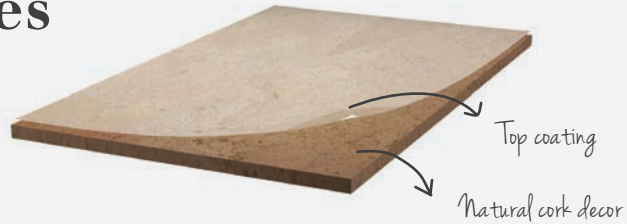

CORK

is natural, recyclable & biodegradable.
No natural or man-made material
replicates its properties.

For all
technical information,
please visit
www.corkart.pt

Wall Tiles

Natural & acoustic material for a perfect atmosphere.

Glue Down

Easy to Repair

Collections	Dimensions (mm)	Bevel Available	Finishing
Classic & Extravagant	600 x 300 x 3	Only for Minerals Collection	Sanded or Coated
Minerals	600 x 450 x 3		

Wall Panels

Choose a natural environment & elegant decoration.

Glue Down

Easy to Repair

Raw Collection	Dimensions (mm)	Bevel Available	Color Available	Finishing
PO 3184 s	930 x 630 x 7	No	Natural	Raw
PT 3182 s	935 x 635 x 7			
PT 3482 s / PT 3483 s	935 x 635 x 10			