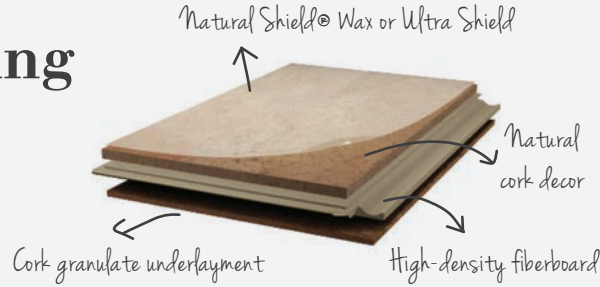

CORK

is natural, recyclable & biodegradable.
No natural or man-made material
replicates its properties.

For all
technical information,
please visit
www.corkart.pt

F

Floating

Floating floor with superior comfort & quick installation.

Collections	Dimensions (mm)	Bevel Available	Finishing
Exclusive	900 x 300 x 11	No	Unfinished Natural Shield Wax Ultra Shield
Eternal	900 x 300 x 10		

GD

Glue Down

Warm & comfortable.

Collections	Dimensions (mm)	Bevel Available	Finishing
Exclusive	600 x 300 x 6	No	Unfinished Natural Shield Wax Ultra Shield
Eternal			