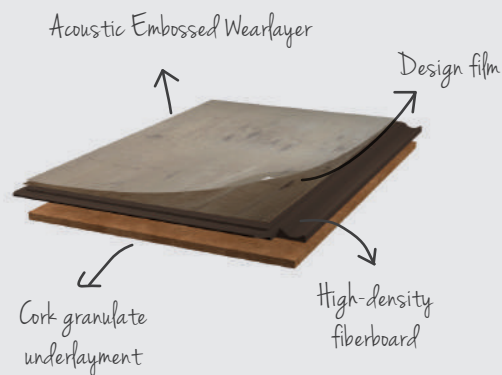

DC

Direct Clic

All the strenght & comfort in a ultra-thin floating floor.