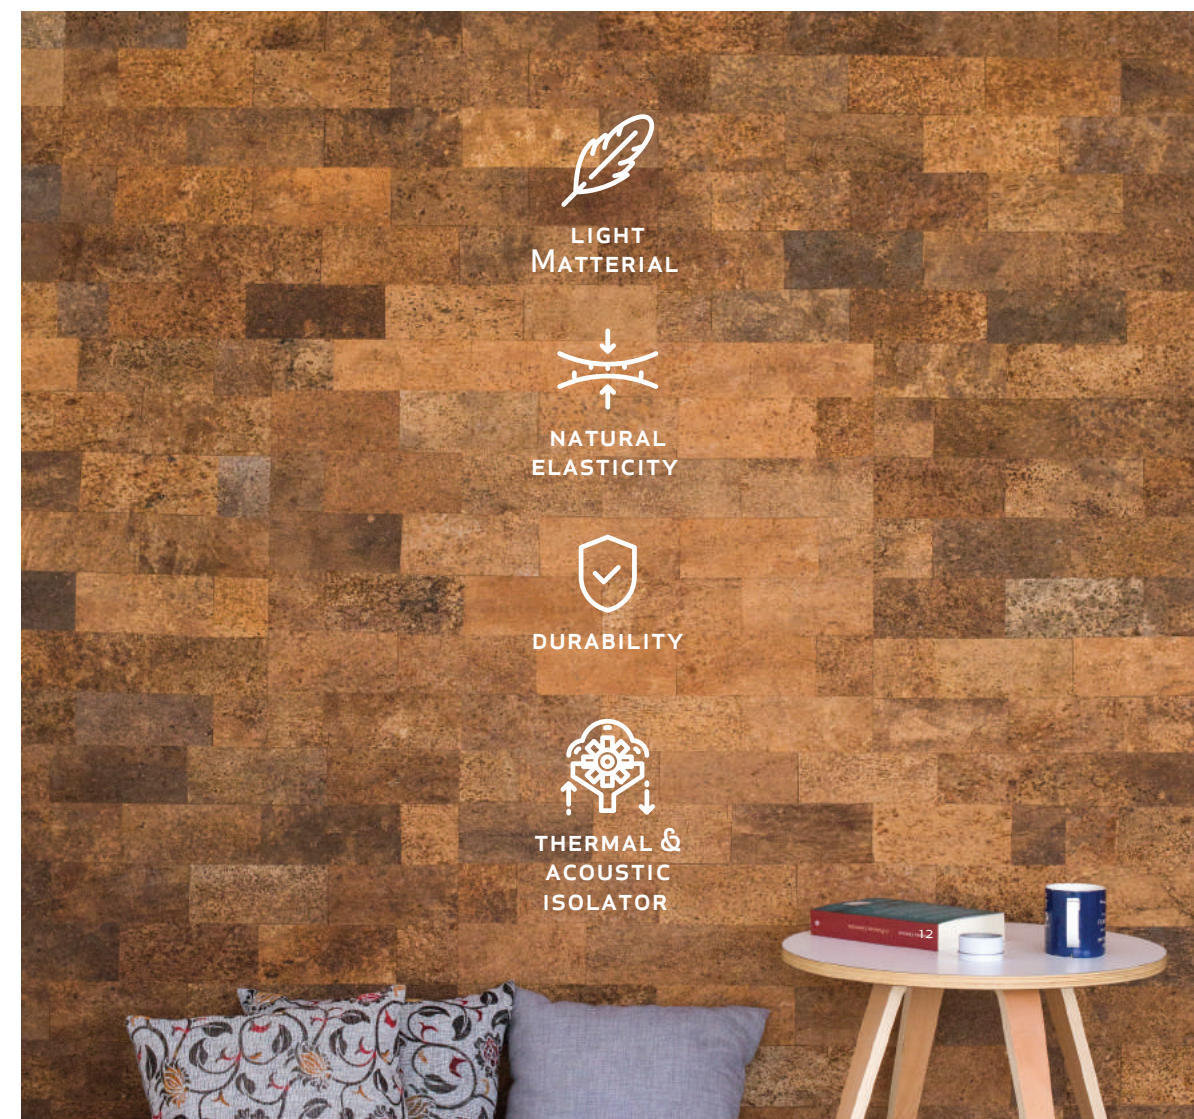

The harvesting of the bark of the cork oak offers one of the finest examples of traditional, sustainable land use.

Why Cork?

A SUSTAINABLE ALTERNATIVE

Cork renews itself naturally. The stripping doesn't harm the tree, so no trees are cut. Cork oak forests also support great natural biodiversity, including wildlife, pastures and aromatic shrubs.