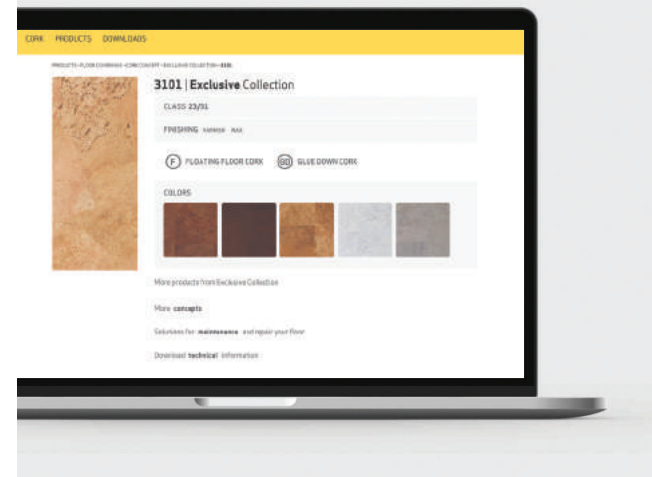

EXPLORE
OUR WEBSITE
and enjoy
all the
collections.

SITE
CORKART.PT

CLIENT SUPPORT
INFO@CORKART.PT

Check all →
the systems, →
dimensions →
& bevels!

Explore our options
and access all the information.

Visit Corkart Studio to see
a variety of room scenes
with the selected floor.