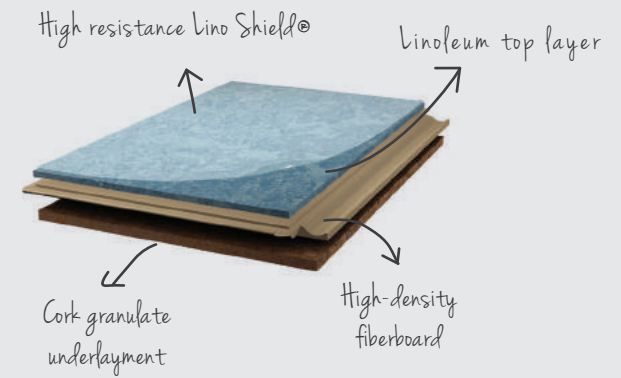

F

Floating

Eco Friendly Floating Floor

Floating floor with a strong clic system.

- OkRadiant Heating
- Easy to Install
- Anti-Slippery
- Resistant
- GLUE
- Glueless installation