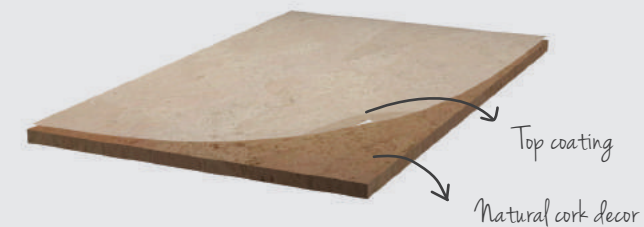

GLUE DOWN

DC

DIRECT CLIC

WALL COVERINGS

cork
CONCEPT

WT Wall Tiles

Natural & acoustic material for a perfect atmosphere.

CE