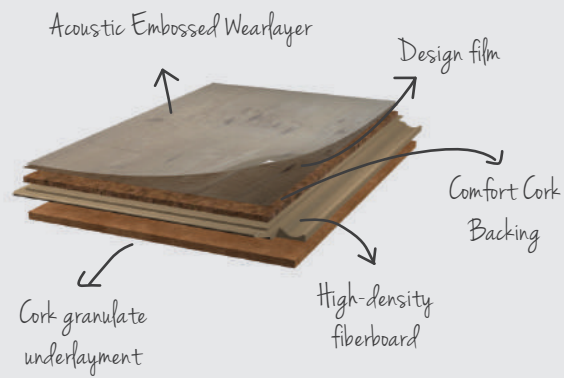

F

Floating

Quality & comfort at a higher level.