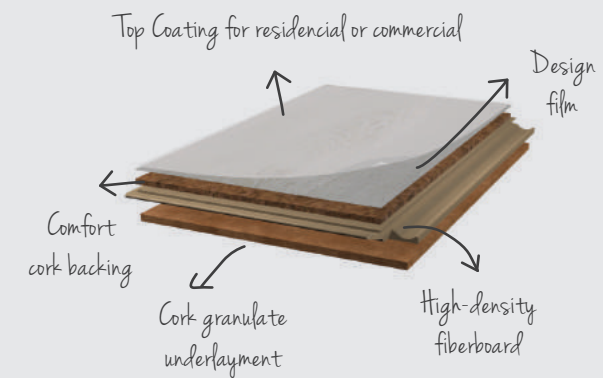

F

Floating

Design cork flooring.

- OkRadiant Heating
- Easy to Install
- Extra warmth & comfort
- Glueless installation
- Anti-Slippery
- Resistant

UNICLIC® CE