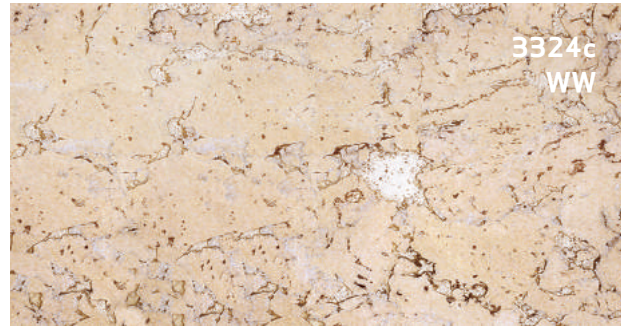

Our decors, your style.