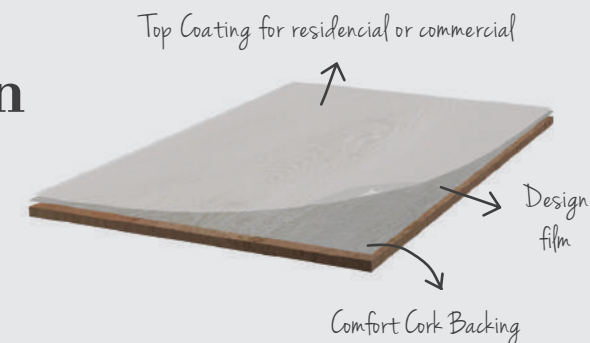

GD

Glue Down

Design & comfort under foot.

- Ok Radiant Heating
- Glue Down
- Extra warmth & comfort
- Easy to repair
- Anti-Slippery
- Resistant

CE U