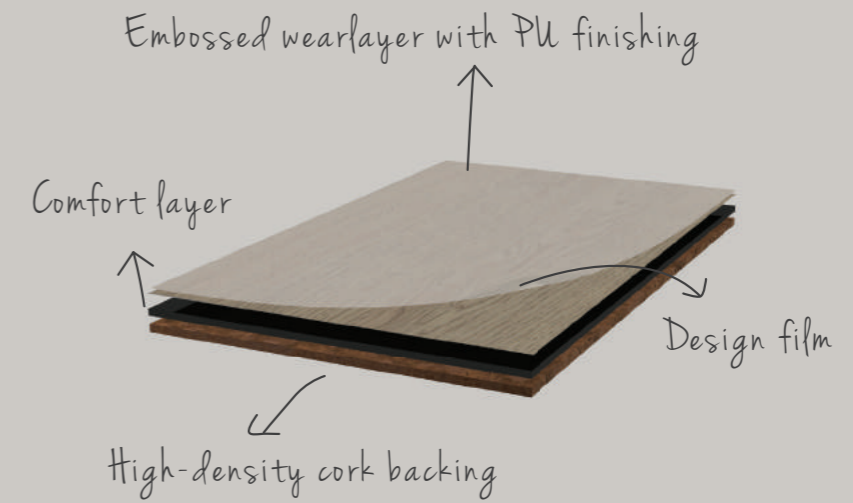

The solution which will guarantee a long lasting life of your floor.

OK RADIANT HEATING

WATER RESISTANT

GLUE DOWN

GLUE DOWN +

Extra warm & comfort

**RESISTANCE & DURABILITY**

with extra comfort.