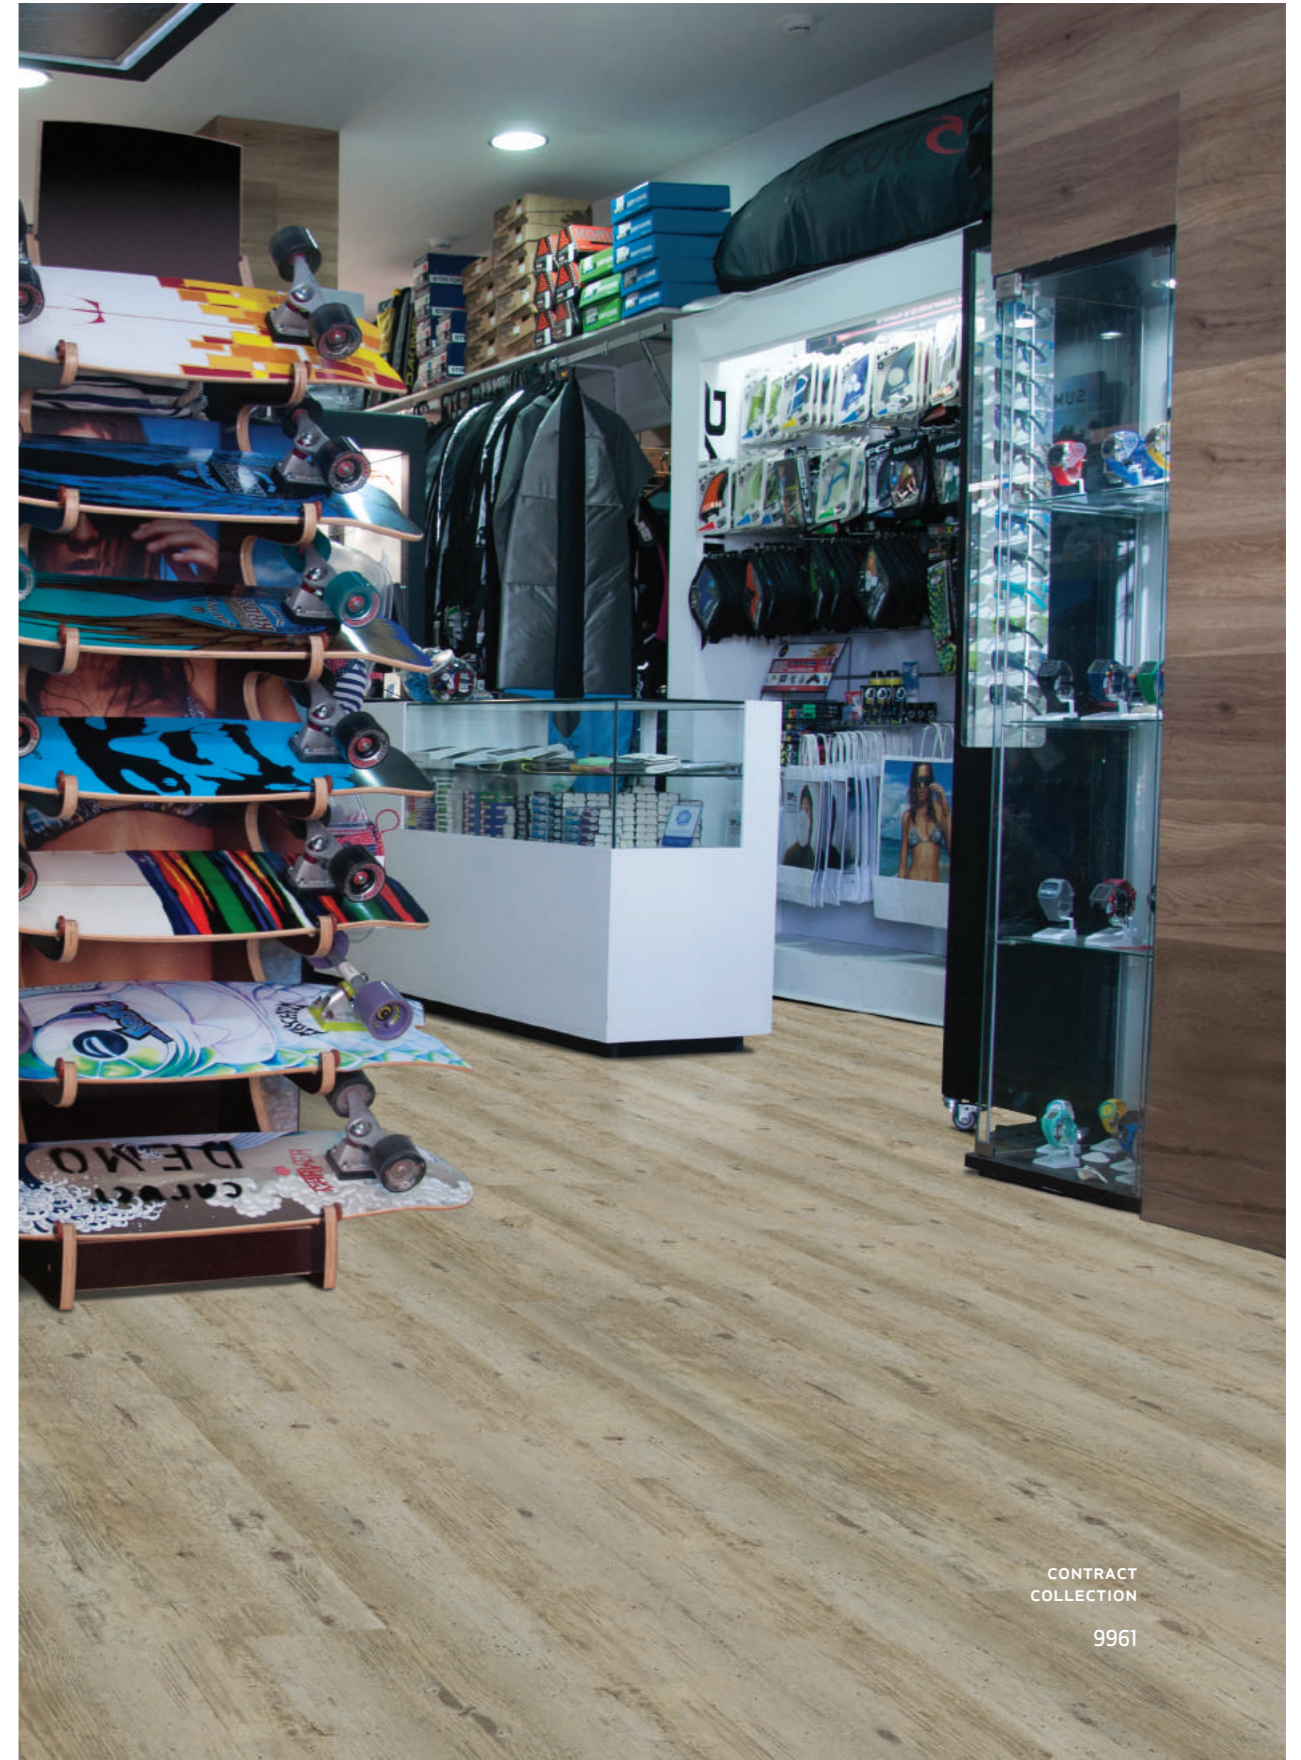

# CONTRACT COLLECTION

CLASS 42

EMBOSS  
Regular Wood  
Semi-matte

GLUE DOWN

9933

9934

9937

9937