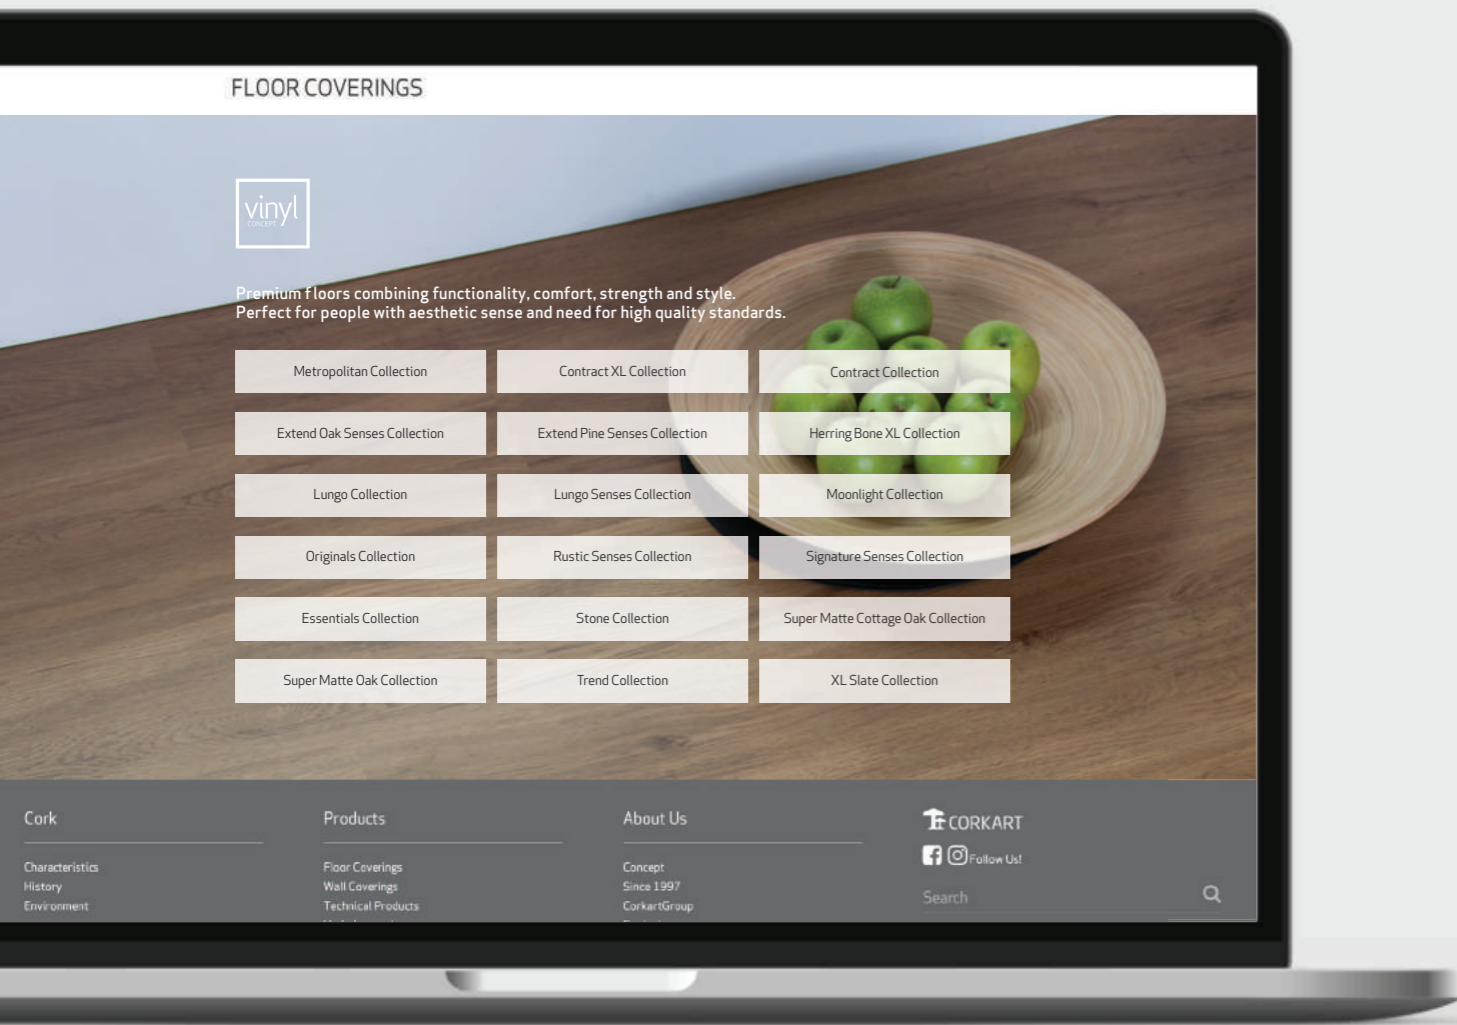

EXPLORE OUR WEBSITE and enjoy all the Collections.

SITE CORKART.COM CLIENT SUPPORT INFO@CORKART.PT