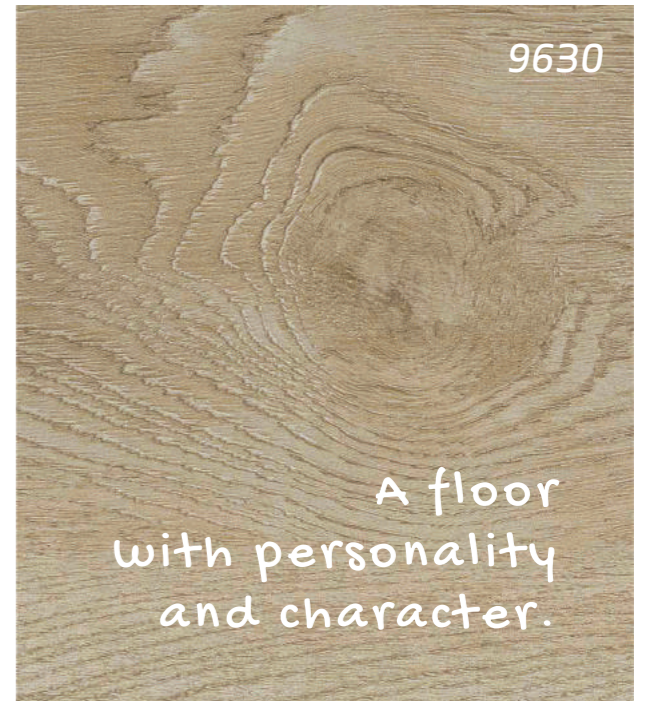

9630

A floor
with personality
and character.